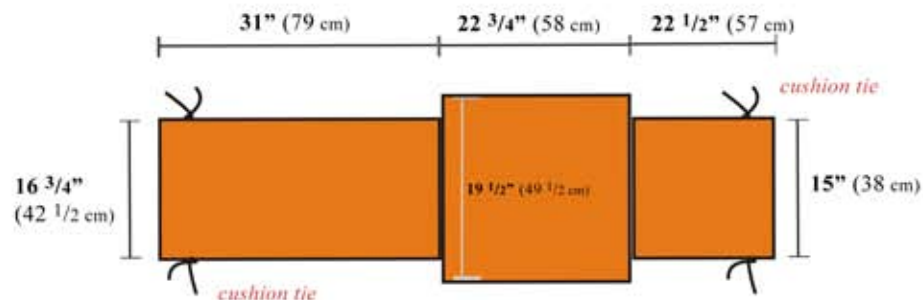

category : LOUNGE CHAIRS

**NEWPORT LOUNGE CHAIR**  
(STEAMER with DETACHABLE FOOT REST)  
code : CH - 1138

**W24 x H37 x D60"**  
W61 x H94 x D152 cm

**Arm Height : 24"** (60 cm)  
**Seat Height : 9"** (23 cm)

**Net Weight : 37 lbs.** (17 kgs)  
**Gross Weight : 44 lbs.** (20 kgs)

**Packaging Dimension**  
52 x 26 x 9" = 6.72 cu. Ft  
131 x 66 x 22 cm = 0.19 m<sup>3</sup>

**Cushion Dimension :**

Back adjust to 4 different positions.